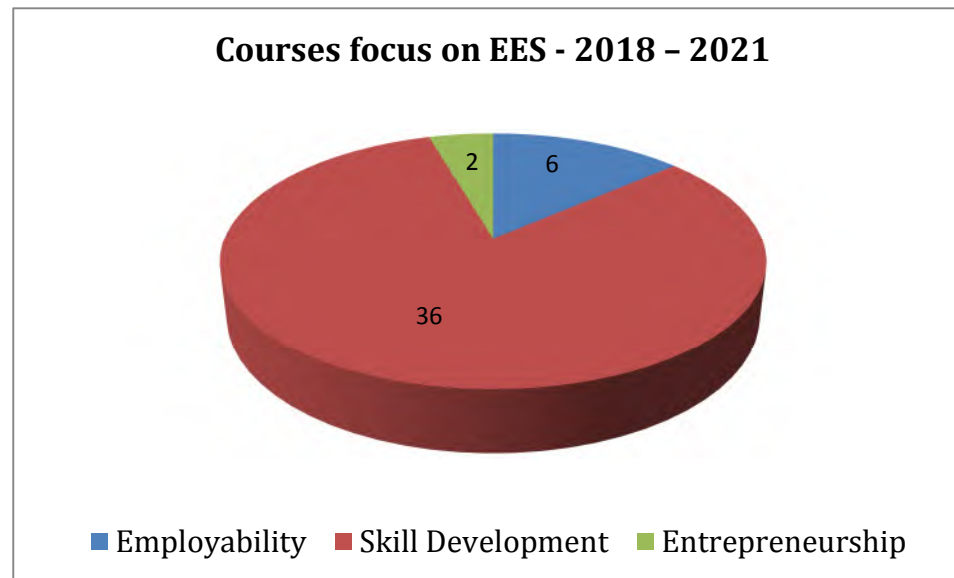

## NAAC IV CYCLE

S.No.	Semester	Course Code	Course Name	Employability	Skill Development	Entrepreneurship
40	6	18UTAC64	Ilakkiya Thiranaivu		YES	
41	6	18UTA061	Thagaval Thodarpiyal - Vilambarakalai	YES		
42	6	18UTA062	Suvadiyal		YES	
43	6	18UTAS61	Padaippukalai			YES
44	6	18UTAV62	Alumaithiran	YES		
<b>Total No. of Courses</b>				6	36	2
<b>Percentage</b>				<b>13.63%</b>	<b>81.81%</b>	<b>4.54%</b>

### Courses focus on Employability, Entrepreneurship and Skill development

Regulation 2018 - 2021

Graphical Representation