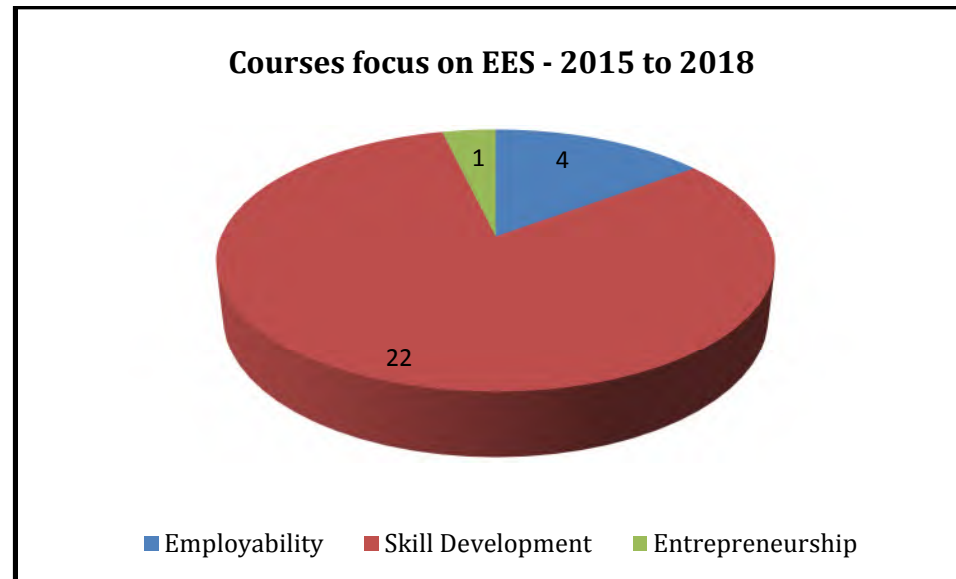

## NAAC IV CYCLE

S.No.	Semester	Course Code	Course Name	Employability	Skill Development	Entrepreneurship
17	5	15UTA052	Kannadasan		YES	
18	5	15UTAS51	Ariviyal Tamil		YES	
19	5	15UTAS52	Sutrulaviyal		YES	
20	6	15UTAC61	Sanga Ilakkiyam		YES	
21	6	15UTAC62	Ilakkanam - Purapporul		YES	
22	6	15UTAC63	Ilakkiyavaralaru		YES	
23	6	15UTAC64	Ilakkiyathiranaayvu		YES	
24	6	15UTA061	Thagaval Thotarpiyal - Vilambarakkalai	YES		
25	6	15UTA062	Oppilakkiya Arimugam		YES	
26	6	15UTAS61	Petchukkalai	YES		
27	6	15UTAV61	Aalumaithiran	YES		
<b>Total No. of Courses</b>				4	22	1
<b>Percentage</b>				<b>14.81%</b>	<b>81.48%</b>	<b>3.70%</b>

### Courses focus on Employability, Entrepreneurship and Skill development

Regulation 2015 - 2018

Graphical Representation